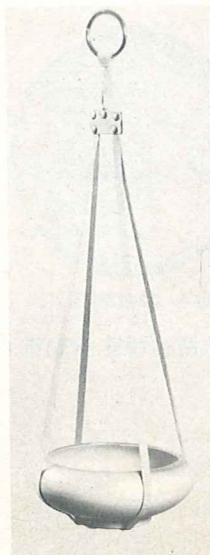

302-CANDLE VASE-2.50

31-6" BUD VASE-1.00

32-4" BUD VASE-1.00

T2-7" BAMBOO VASE-2.00

235-6" FLOWER ARRANGER-3.00

26LC-6 OZ. TUMBLER VASE-1.50

39-6" TRIANGLE PLANTER-3.00

56-7" CORNUCOPIA VASE-2.50

7JH-9" BOTTLE VASE- WITH LID-3.50 WITHOUT LID-3.00

72-10" RINGED CYLINDER-3.50

F55-17" WINE BOTTLE-4.50

F55 NOT AVAILABLE IN FLAME

Universal Macrame Hanger which can be used with many shapes and sizes of Frankoma. Pictured here is just one of many ideas.

70-8 1/2" RINGED JARDINIERE WITH HANGER-12.00

MH-MACRAME HANGER ALONE-6.00

THIS PAGE AVAILABLE IN ALL COLORS EXCEPT WHERE NOTED-ADD 50% FOR FLAME

HANG IN THERE!!!

Universal leather hanging strap. Pictured here with three different pieces to show you its unlimited uses. Almost any shape and size of Frankoma cradles in this smart braided strap.

212-8" ROUND BOWL W/STRAP-5.50 STRAP ONLY-3.00

T10 - 13 1/2" CLAW SHELL BOWL W/STRAP - 9.00

490 - 4 1/2" SAFETY ASHTRAY W/STRAP - 5.50

SIZES ARE APPROXIMATE AND MAY VARY SLIGHTLY.