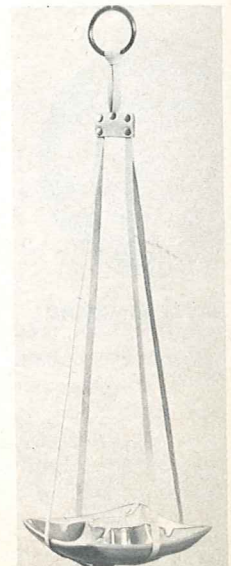

70-8 1/2" RINGED JARDINIERE WITH HANGER-12.00

MH-MACRAME HANGER ALONE-6.00

THIS PAGE AVAILABLE IN ALL COLORS EXCEPT WHERE NOTED-ADD 50% FOR FLAME

HANG IN THERE!!!

Universal leather hanging strap. Pictured here with three different pieces to show you its unlimited uses. Almost any shape and size of Frankoma cradles in this smart braided strap.

212-8" ROUND BOWL W/STRAP-5.50 STRAP ONLY-3.00

T10 - 13 1/2" CLAW SHELL BOWL W/STRAP - 9.00

490 - 4 1/2" SAFETY ASHTRAY W/STRAP - 5.50

SIZES ARE APPROXIMATE AND MAY VARY SLIGHTLY.